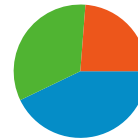

All traffic sources sent a total of 19,622 visits

-  **33.37%** Direct Traffic
-  **23.77%** Referring Sites
-  **42.87%** Search Engines

- **Search Engines**
8,411.00 (42.87%)
- **Direct Traffic**
6,547.00 (33.37%)
- **Referring Sites**
4,664.00 (23.77%)

Top Traffic Sources

Sources	Visits	% visits	Keywords	Visits	% visits
google (organic)	8,373	42.67%	themes-It.eu	575	6.84%
(direct) ((none))	6,547	33.37%	php fusion v7 themes	510	6.06%
facebook.com (referral)	828	4.22%	themes	407	4.84%
phpfusion-It.com (referral)	800	4.08%	dizainai	237	2.82%
ecolor.It (referral)	605	3.08%	php-fusion v7 themes	148	1.76%